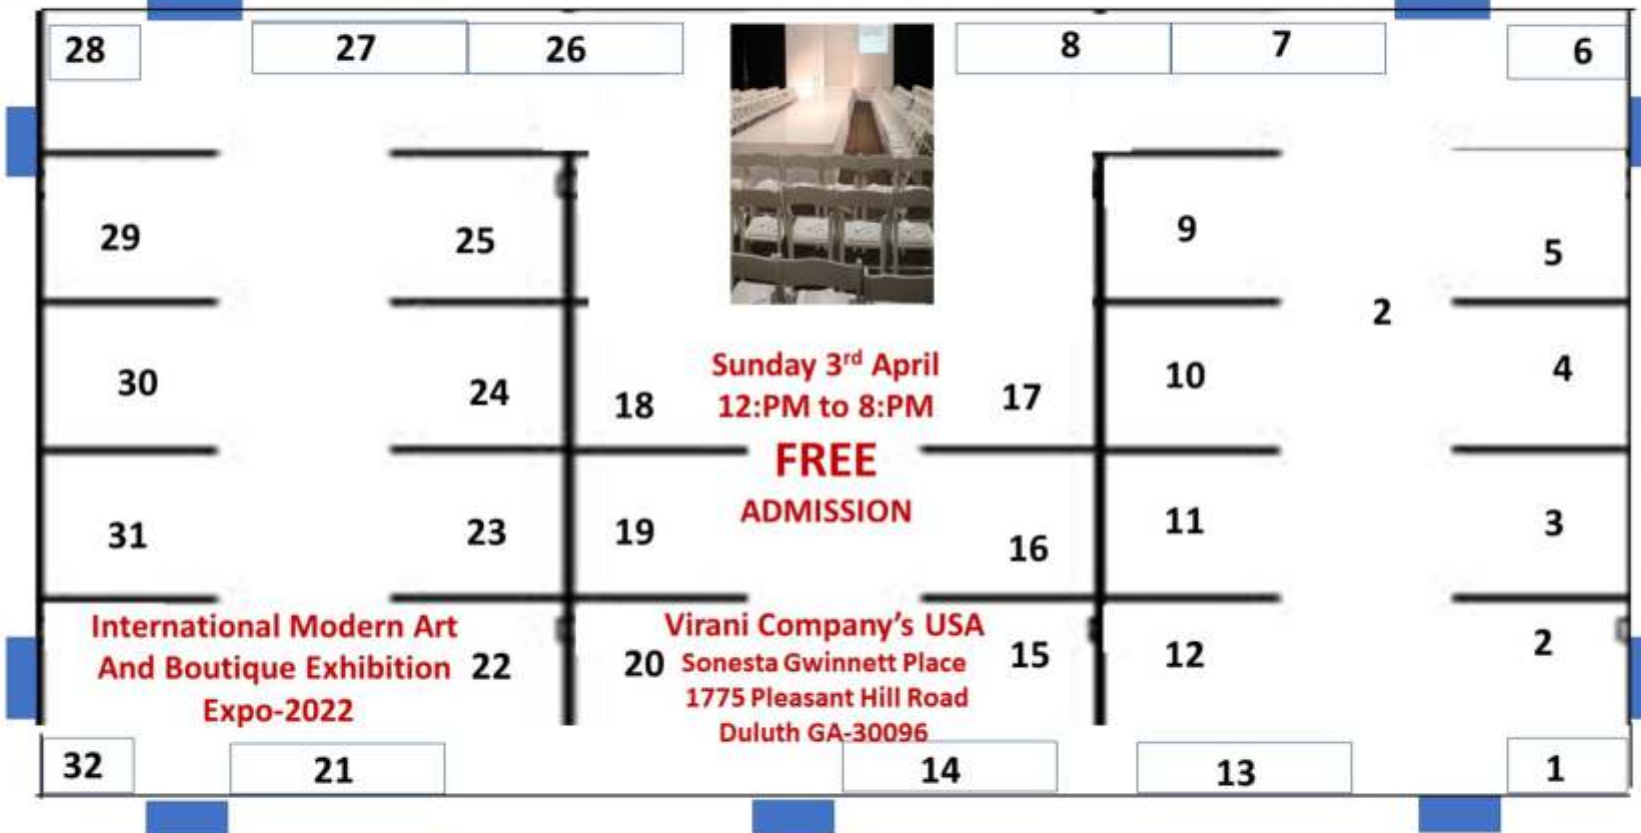

International Modern Art Exhibition Galley and Boutique Expo 2022

Venue: Sonesta Gwinnett Place, 1775 Pleasant Hill Road, Duluth GA-30096.

FLOOR PLAN

+1 (404) 934-9991

+1 (770) 310-4626

FREE ADMISSION FOR EVERYONE